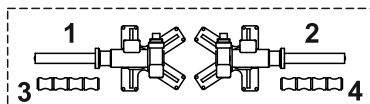

PUR - Polyurethane parts