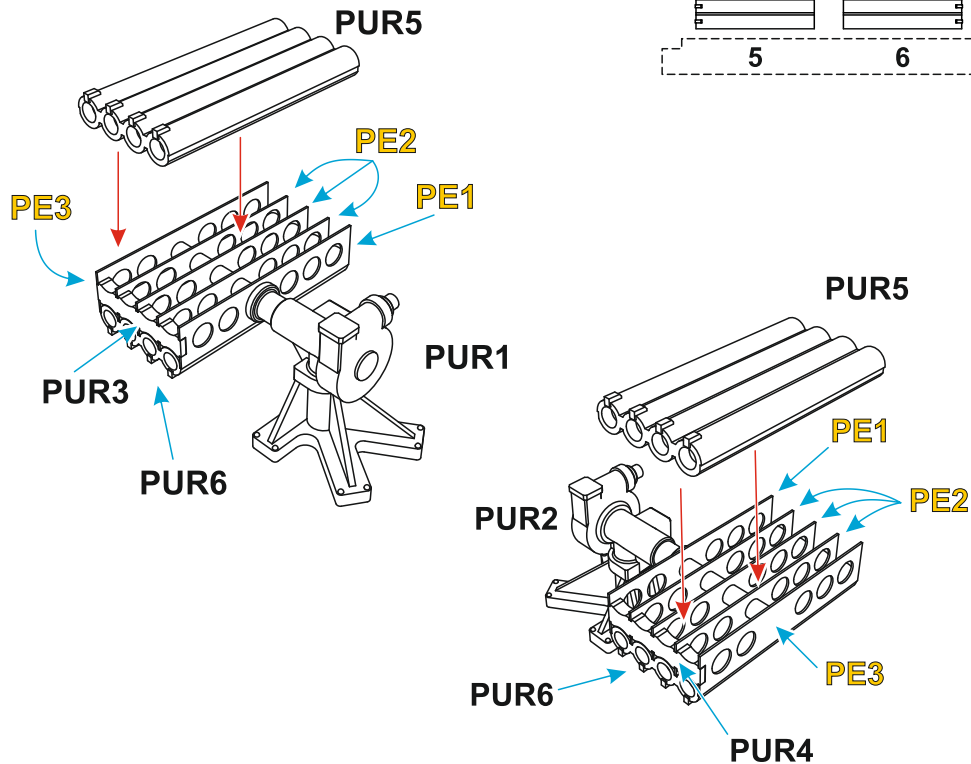

# PT Boat Weapon Set No.4 Mk.50 Rocket Launcher (2 pcs.)

Highly detailed upgrade set  
Hochdetailliertes Upgrade-Set  
Detailní doplňková sada

Recommended  
for 1/72 PT Boats  
(Revell kits)

## special HOBBY

PE - Photo-  
etched parts

PUR - Polyurethane parts