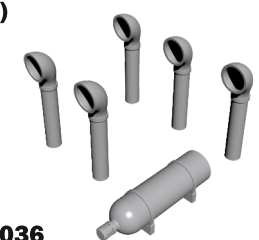

# PT Boat Weapon Set No.4 Mk.50 Rocket Launcher (2 pcs.)

Highly detailed upgrade set  
Hochdetailliertes Upgrade-Set  
Detailní doplňková sada

Recommended  
for 1/72 PT Boats  
(Revell kits)

# 1/72 Patrol Torpedo Boat Sets

FOR REVELL KITS PT109, PT160 AND PT-579/588 BOATS

**N72030**  
**PT Boat Weapon Set No.1**  
- Mk.4 20mm Oerlikon cannon  
(recommended for all PT boats)

**N72031**  
**PT Boat Weapon Set No.2**  
- Twin 12.7 mm AA Brownings  
(2 printed pcs)  
(recommended for all PT Boats)

**N72033**  
**PT-109 Boat Life Raft**  
(recommended for PT-109 and PT-160)

**N72034**  
**PT-109 Torpedo Tube Breech Door Set (4pcs)**  
(recommended for PT-109 and PT-160)

**N72035**  
**PT-109 Boat Mk.6 Depth Charges (2pcs)**  
(recommended for PT-109)