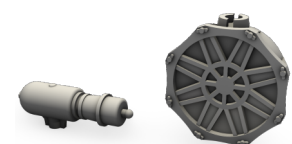

# PT Boat Weapon Set No.4 Mk.50 Rocket Launcher (2 pcs.)

Highly detailed upgrade set  
Hochdetailliertes Upgrade-Set  
Detailní doplňková sada

Recommended  
for 1/72 PT Boats  
(Revell kits)

# 1/72 Patrol Torpedo Boat Sets

FOR REVELL KITS PT109, PT160 AND PT-579/588 BOATS

**N72030**  
**PT Boat Weapon Set No.1**  
- Mk.4 20mm Oerlikon cannon  
(recommended for all PT boats)

**N72031**  
**PT Boat Weapon Set No.2**  
- Twin 12.7 mm AA Brownings  
(2 printed pcs)  
(recommended for all PT Boats)

**N72033**  
**PT-109 Boat Life Raft**  
(recommended for PT-109 and PT-160)

**N72034**  
**PT-109 Torpedo Tube Breech Door Set (4pcs)**  
(recommended for PT-109 and PT-160)

**N72035**  
**PT-109 Boat Mk.6 Depth Charges (2pcs)**  
(recommended for PT-109)