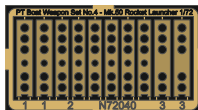

N72040

PT Boat Weapon Set No.4 Mk.50 Rocket Launcher (2 pcs.)

Highly detailed upgrade set
Hochdetailliertes Upgrade-Set
Detailní doplňková sada

Recommended
for 1/72 PT Boats
(Revell kits)

special HOBBY

PE - Photo-
etched parts

PUR - Polyurethane parts

1/72 Patrol Torpedo Boat Sets

FOR REVELL KITS PT109, PT160 AND PT-579/588 BOATS

N720??
We are working on more set