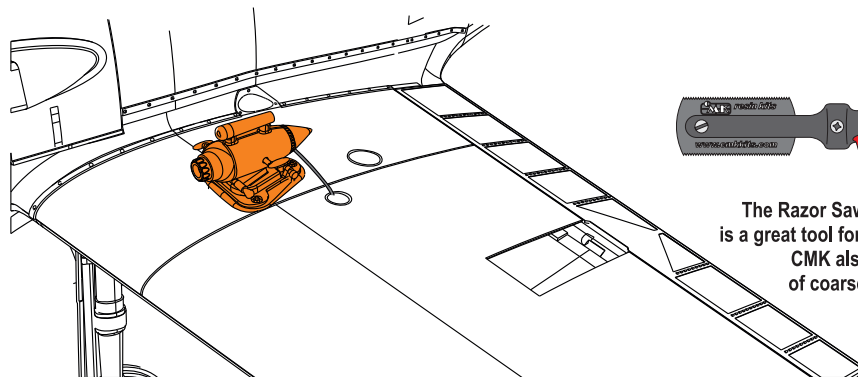

Parts slightly distorted and bent owing to temperature changes or due to material aging can be straightened to requested shape by hot water or hot air jet (hair dryer). This process can be repeated till result is entirely satisfactory. For best result use cyanoacrylate glue! Ungreasing contact areas is recommended before gluing. Wires and rods not included.

Special Hobby, Mezilesí 718, Praha 9, 193 00, Czech Republic
e-mail: office@specialhobby.eu

wire/drát
(not included/není přiložen)

PP1

(partial drawing/nakreslen nekompletní)

Use this!

CMK H1010

The Razor Saw with Handle (cat. n. H1010)
is a great tool for cutting both plastic and resin.
CMK also offers a wide variety
of coarse / medium / fine saws.