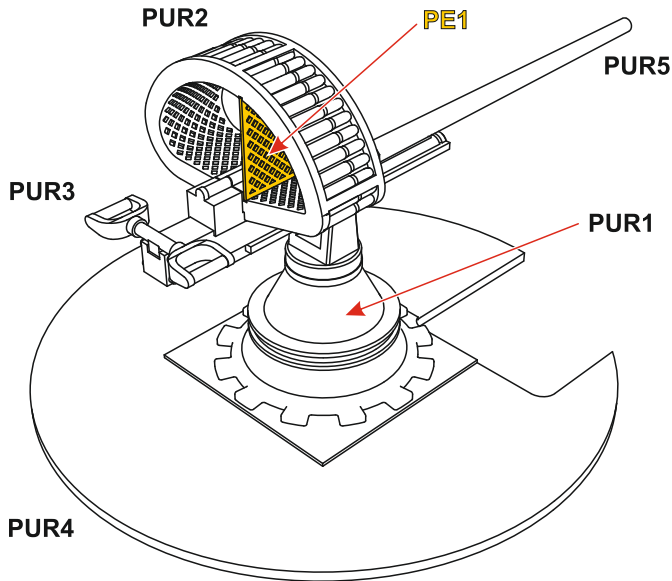

N72042

PT Boat Weapon Set No.5 37 mm M4 Autocannon

Highly detailed upgrade set
Hochdetailliertes Upgrade-Set
Detailní doplňková sada

Special HOBBY

For Kit:
Revell 1/72

PE - Photo-etched parts

PUR - Polyurethane parts

1/72 Patrol Torpedo Boat Sets

FOR REVELL KITS PT109, PT160 AND PT-579/588 BOATS

 <p>N72030 PT Boat Weapon Set No.1 - Mk.4 20mm Oerlikon cannon (recommended for all PT boats)</p>	 <p>N72031 PT Boat Weapon Set No.2 - Twin 12.7 mm AA Brownings (2 printed pcs) (recommended for all PT Boats)</p>	 <p>N72033 PT-109 Boat Life Raft (recommended for PT-109 and PT-160)</p>
 <p>N72034 PT-109 Torpedo Tube Breech Door Set (4pcs) (recommended for PT-109 and PT-160)</p>	 <p>N72035 PT-109 Boat Mk.6 Depth Charges (2pcs) (recommended for PT-109)</p>	 <p>N72036 PT-109 Boat Deck Set (Smoke Generator, Ventilation Funnels) (recommended for PT-109 and PT-160)</p>
 <p>N72039 PT-579/588 Boat Life Raft</p>	 <p>N72040 PT Boat Weapon Set No.4 - Mk.50 Rocket Launcher (2 pcs.) (recommended for PT-579/588)</p>	 <p>N72041 PT-579/588 Boat Radar Mast</p>
 <p>N72042 PT Boat Weapon Set No.5 - 37 mm M4 Autocannon (recommended for PT-579/588 Boat)</p>	 <p>N72043, PT-579/588 Engine Compartment Ventilation</p>	 <p>N72044 PT Boat Weapon Set No.6 - Bofors 40mm AA/AS Gun</p>