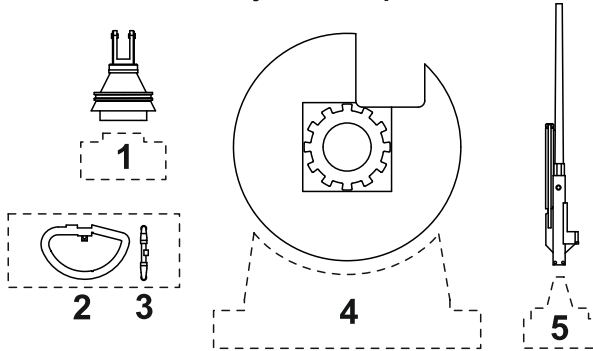

N72042

PT Boat Weapon Set No.5 37 mm M4 Autocannon

Highly detailed upgrade set
Hochdetailliertes Upgrade-Set
Detailní doplňková sada

Special HOBBY

For Kit:
Revell 1/72

PE - Photo-etched parts

PUR - Polyurethane parts

1/72 Patrol Torpedo Boat Sets

FOR REVELL KITS PT109, PT160 AND PT-579/588 BOATS

 <p>N72030 PT Boat Weapon Set No.1 - Mk.4 20mm Oerlikon cannon (recommended for all PT boats)</p>	 <p>N72031 PT Boat Weapon Set No.2 - Twin 12.7 mm AA Brownings (2 printed pcs) (recommended for all PT Boats)</p>	 <p>N72033 PT-109 Boat Life Raft (recommended for PT-109 and PT-160)</p>
 <p>N72034 PT-109 Torpedo Tube Breech Door Set (4pcs) (recommended for PT-109 and PT-160)</p>	 <p>N72035 PT-109 Boat Mk.6 Depth Charges (2pcs) (recommended for PT-109)</p>	 <p>N72036 PT-109 Boat Deck Set (Smoke Generator, Ventilation Funnels) (recommended for PT-109 and PT-160)</p>
 <p>N72039 PT-579/588 Boat Life Raft</p>	 <p>N72040 PT Boat Weapon Set No.4 - Mk.50 Rocket Launcher (2 pcs.) (recommended for PT-579/588)</p>	 <p>N72041 PT-579/588 Boat Radar Mast</p>
 <p>N72042 PT Boat Weapon Set No.5 - 37 mm M4 Autocannon (recommended for PT-579/588 Boat)</p>	 <p>N72043, PT-579/588 Engine Compartment Ventilation</p>	 <p>N72044 PT Boat Weapon Set No.6 - Bofors 40mm AA/AS Gun</p>