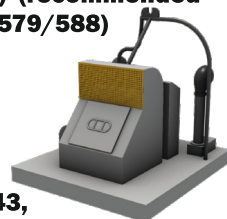

# 1/72 Patrol Torpedo Boat Sets

FOR REVELL KITS PT109, PT160 AND PT-579/588 BOATS

**N72031**  
PT Boat Weapon Set No.2  
- Twin 12.7 mm AA Brownings  
(2 printed pcs)  
(recommended for all PT Boats)

**N72032**  
PT-109 Boat Weapon Set No.3  
- 37 mm Gun M3  
(recommended for PT-109)

**N72030**  
PT Boat Weapon  
Set No.1  
- Mk.4 20mm Oerlikon cannon  
(recommended for all PT boats)

**N72034**  
PT-109 Torpedo Tube  
Breech Door Set (4pcs)  
(recommended  
for PT-109 and PT-160)

**N72039**  
PT-579/588 Boat Life Raft

**N72042**  
PT Boat Weapon Set No.5  
- 37 mm M4 Autocannon  
(recommended for  
PT-579/588 Boat)

**N72035**  
PT-109 Boat Mk.6 Depth  
Charges (2pcs)  
(recommended  
for PT-109)

**N72040**  
PT Boat Weapon Set No.4  
- Mk.50 Rocket Launcher  
(2 pcs.) (recommended  
for PT-579/588)