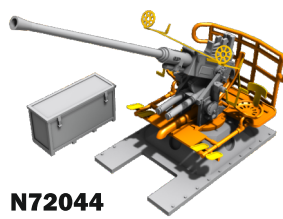

N72044
PT Boat Weapon
Set No.6 - Bofors
40mm AA/AS Gun