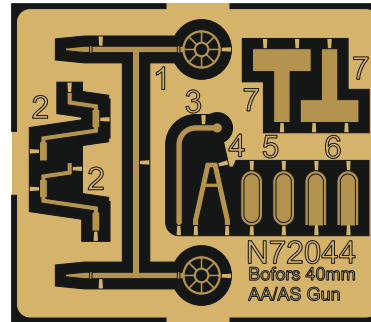

PE - Photo-etched parts