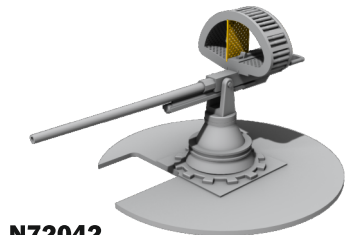

# 1/72 Patrol Torpedo Boat Sets

FOR REVELL KITS PT109, PT160 AND PT-579/588 BOATS

**N72031**  
PT Boat Weapon Set No.2  
- Twin 12.7 mm AA Brownings  
(2 printed pcs)  
(recommended for all PT Boats)

**N72032**  
PT-109 Boat Weapon Set No.3  
- 37 mm Gun M3  
(recommended for PT-109)

**N72030**  
PT Boat Weapon  
Set No.1  
- Mk.4 20mm Oerlikon cannon  
(recommended for all PT boats)

**N72034**  
PT-109 Torpedo Tube  
Breech Door Set (4pcs)  
(recommended  
for PT-109 and PT-160)

**N72039**  
PT-579/588 Boat Life Raft

**N72042**  
PT Boat Weapon Set No.5  
- 37 mm M4 Autocannon  
(recommended for  
PT-579/588 Boat)

**N72035**  
PT-109 Boat Mk.6 Depth  
Charges (2pcs)  
(recommended  
for PT-109)

**N72040**  
PT Boat Weapon Set No.4  
- Mk.50 Rocket Launcher  
(2 pcs.) (recommended  
for PT-579/588)