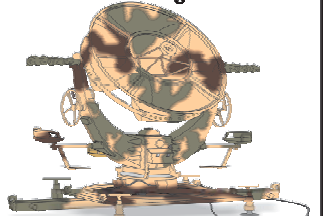

Ringrichter Richtungshörer Horchgerät (RRH) - German WWII Acoustic Monitoring Device