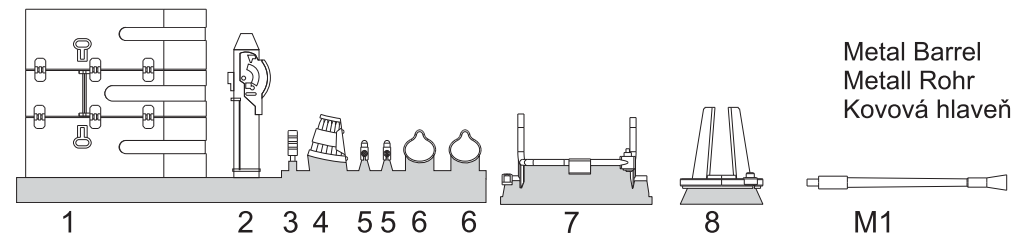

NAVY SERIES

N72022

detailed resin set with photo-etched parts.

detailní resinový model, obsahující fotoleptané díly

U-Boot Typ IXC Galley
Kombüse

1/72

Set for Revell kit U-Boot IXC

NAVY SERIES

N72024

detailed resin set with photo-etched parts.

detailní resinový model, obsahující fotoleptané díly

U-Boot typ IXC Electric Motor Section
E-Maschinenraum

1/72

Set for Revell kit U-Boot IXC

- N72026 WW II German Torpedo Type G7a (3 pcs)
- N72027 WW II Diesel Engine MAN M9V46 for U-Boot typ IXC

N72025

WW II German Torpedo Type G7e (3 pcs)

N72026

WW II German Torpedo Type G7a (3 pcs)

NAVY SERIES

N72027

detailed resin set with photo-etched parts.

detailní resinový model, obsahující fotoleptané díly

U-Boot Typ IXC Diesel Engine MAN M9V46
MAN-9-Zylinder-Viertakt-Diesel 46

1/72

Set for Revell kit U-Boot IXC

CMK

NAVY SERIES

U-Boot IX Weapon Set
- Single 37 mm & 2 twin 20 mm AA cannons

Highly detailed upgrade set
Hochdetailliertes Upgrade-Set
Detailní doplňková sada

N72018

MPM Production

For Kit:
U-BOOT typ IXC
Revell 1/72

Single 37 mm cannon