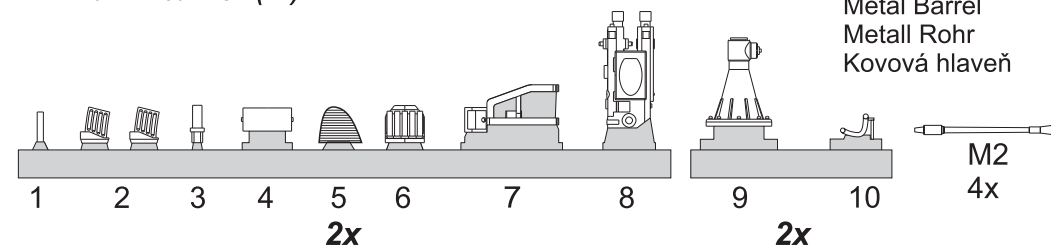

N72018

MPM Production

For Kit:
U-BOOT typ IXC
Revell 1/72

Single 37 mm cannon

Twin 20 mm cannon (2x)

PP - Photo-etched Parts

CMK Micro Saw Mikrosäge

Wires and plastic profiles are not included in the set