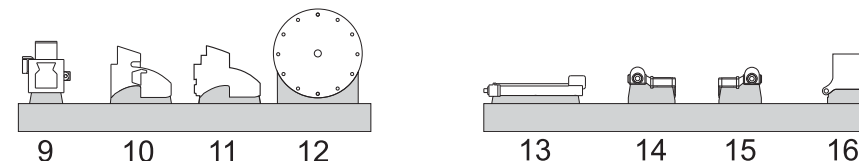

NAVY SERIES

N72022

detailed resin set with photo-etched parts.

detailní resinový model, obsahující fotoleptané díly

U-Boot Typ IXC Galley
Kombüse

1/72

Set for Revell kit U-Boot IXC

NAVY SERIES

N72024

detailed resin set with photo-etched parts.

detailní resinový model, obsahující fotoleptané díly

U-Boot typ IXC Electric Motor Section
E-Maschinenraum

1/72

Set for Revell kit U-Boot IXC

- N72026 WW II German Torpedo Type G7a (3 pcs)
- N72027 WW II Diesel Engine MAN M9V46 for U-Boot typ IXC

N72025

WW II German Torpedo Type G7e (3 pcs)

N72026

WW II German Torpedo Type G7a (3 pcs)

NAVY SERIES

N72027

detailed resin set with photo-etched parts.

detailní resinový model, obsahující fotoleptané díly

U-Boot Typ IXC Diesel Engine MAN M9V46
MAN-9-Zylinder-Viertakt-Diesel 46

1/72

Set for Revell kit U-Boot IXC

CMK

NAVY SERIES

U-Boot IX Weapon Set
- Single 37 mm & 2 twin 20 mm AA cannons

Highly detailed upgrade set
Hochdetailliertes Upgrade-Set
Detailní doplňková sada

N72018

MPM Production

For Kit:
U-BOOT typ IXC
Revell 1/72

Single 37 mm cannon