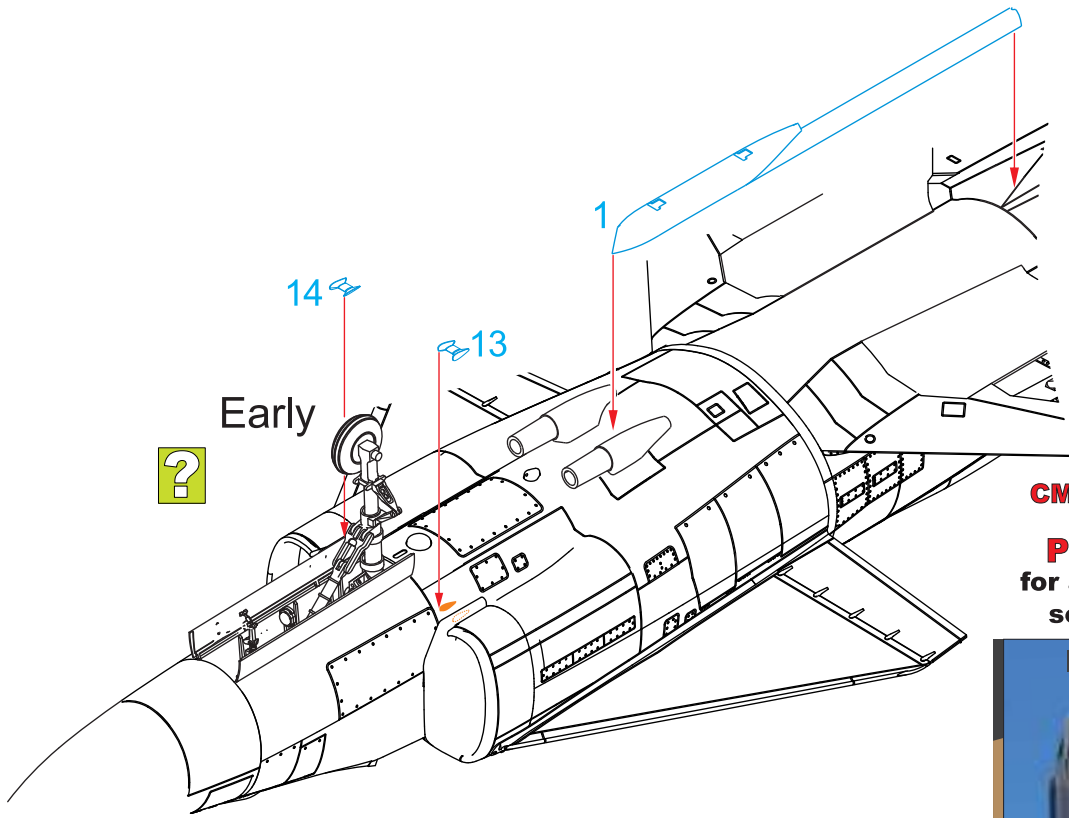

CMK and QUICK & EASY
detail sets are a
PERFECT CHOICE
for any 1/48 Viggenn model
so why not **TRY 'EM**