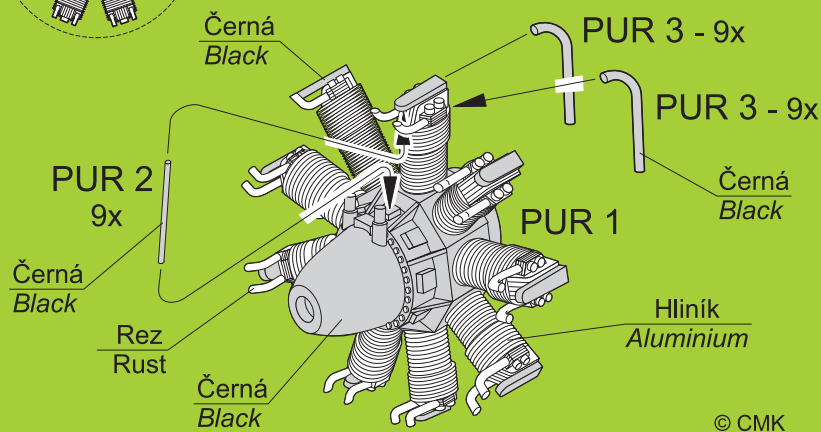

Q 72010
1/72

Bristol Pegasus
WWii British Engine

Polyurethane parts
PUR

© CMK