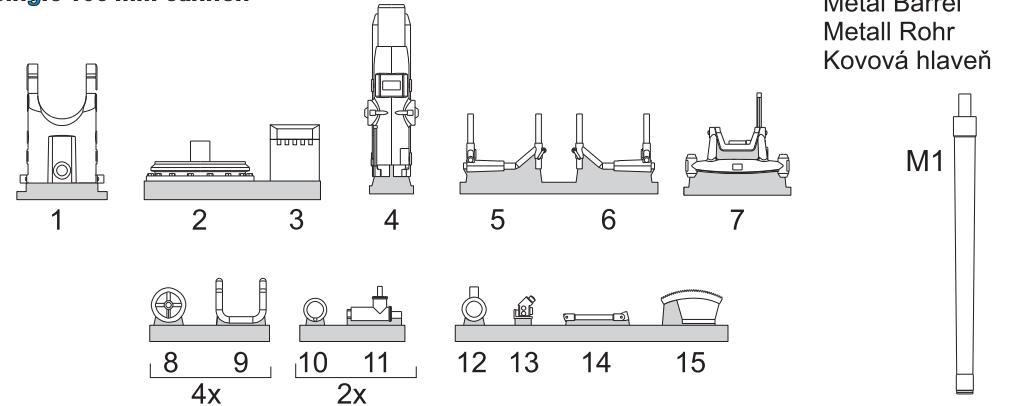

NAVY SERIES

N72022

detailed resin set with photo-etched parts.

detailní resinový model, obsahující fotoleptané díly

U-Boot Typ IXC Galley
Kombüse

1/72

Set for Revell kit U-Boot IXC

NAVY SERIES

N72024

detailed resin set with photo-etched parts.

detailní resinový model, obsahující fotoleptané díly

U-Boot typ IXC Electric Motor Section
E-Maschinenraum

1/72

Set for Revell kit U-Boot IXC

- N72026 WW II German Torpedo Type G7a (3 pcs)
- N72027 WW II Diesel Engine MAN M9V46 for U-Boot typ IXC

N72025

WW II German Torpedo Type G7e (3 pcs)

N72026

WW II German Torpedo Type G7a (3 pcs)

NAVY SERIES

N72027

detailed resin set with photo-etched parts.

detailní resinový model, obsahující fotoleptané díly

U-Boot Typ IXC Diesel Engine MAN M9V46
MAN-9-Zylinder-Viertakt-Diesel 46

1/72

Set for Revell kit U-Boot IXC

CMK

NAVY SERIES

U-Boot IX Weapon Conversion set - new 105mm cannon and Flak Vierling (4x20 mm)

MPM Production

For Kit: **U-BOOT typ IXC**
Revell 1/72

Highly detailed upgrade set
Hochdetailliertes Upgrade-Set
Detailní doplňková sada

N72020

Single 105 mm cannon