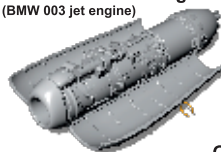

www.cmkkits.com

www.specialhobby.eu

www.facebook.com/specialhobby/

Other CMK sets for 1/72 Special Hobby Heinkel He 162A

7443

Heinkel He 162A Engine
(BMW 003 jet engine)

7444

Heinkel He 162A
Gun Bays