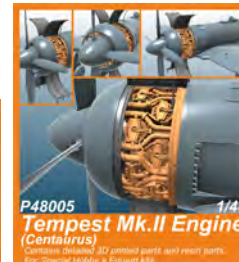

AND 3D PRINTED SETS

P48004

Yak-9D Exhausts

3D-Printed Parts

P48005
Tempest Mk.II Engine (Centaurus)
Centaurus includes 3D printed parts and resin parts.
For: Special Hobby & Eduard kits

P48007

B-25D Late/G/H/J Mitchell Pilot Seats