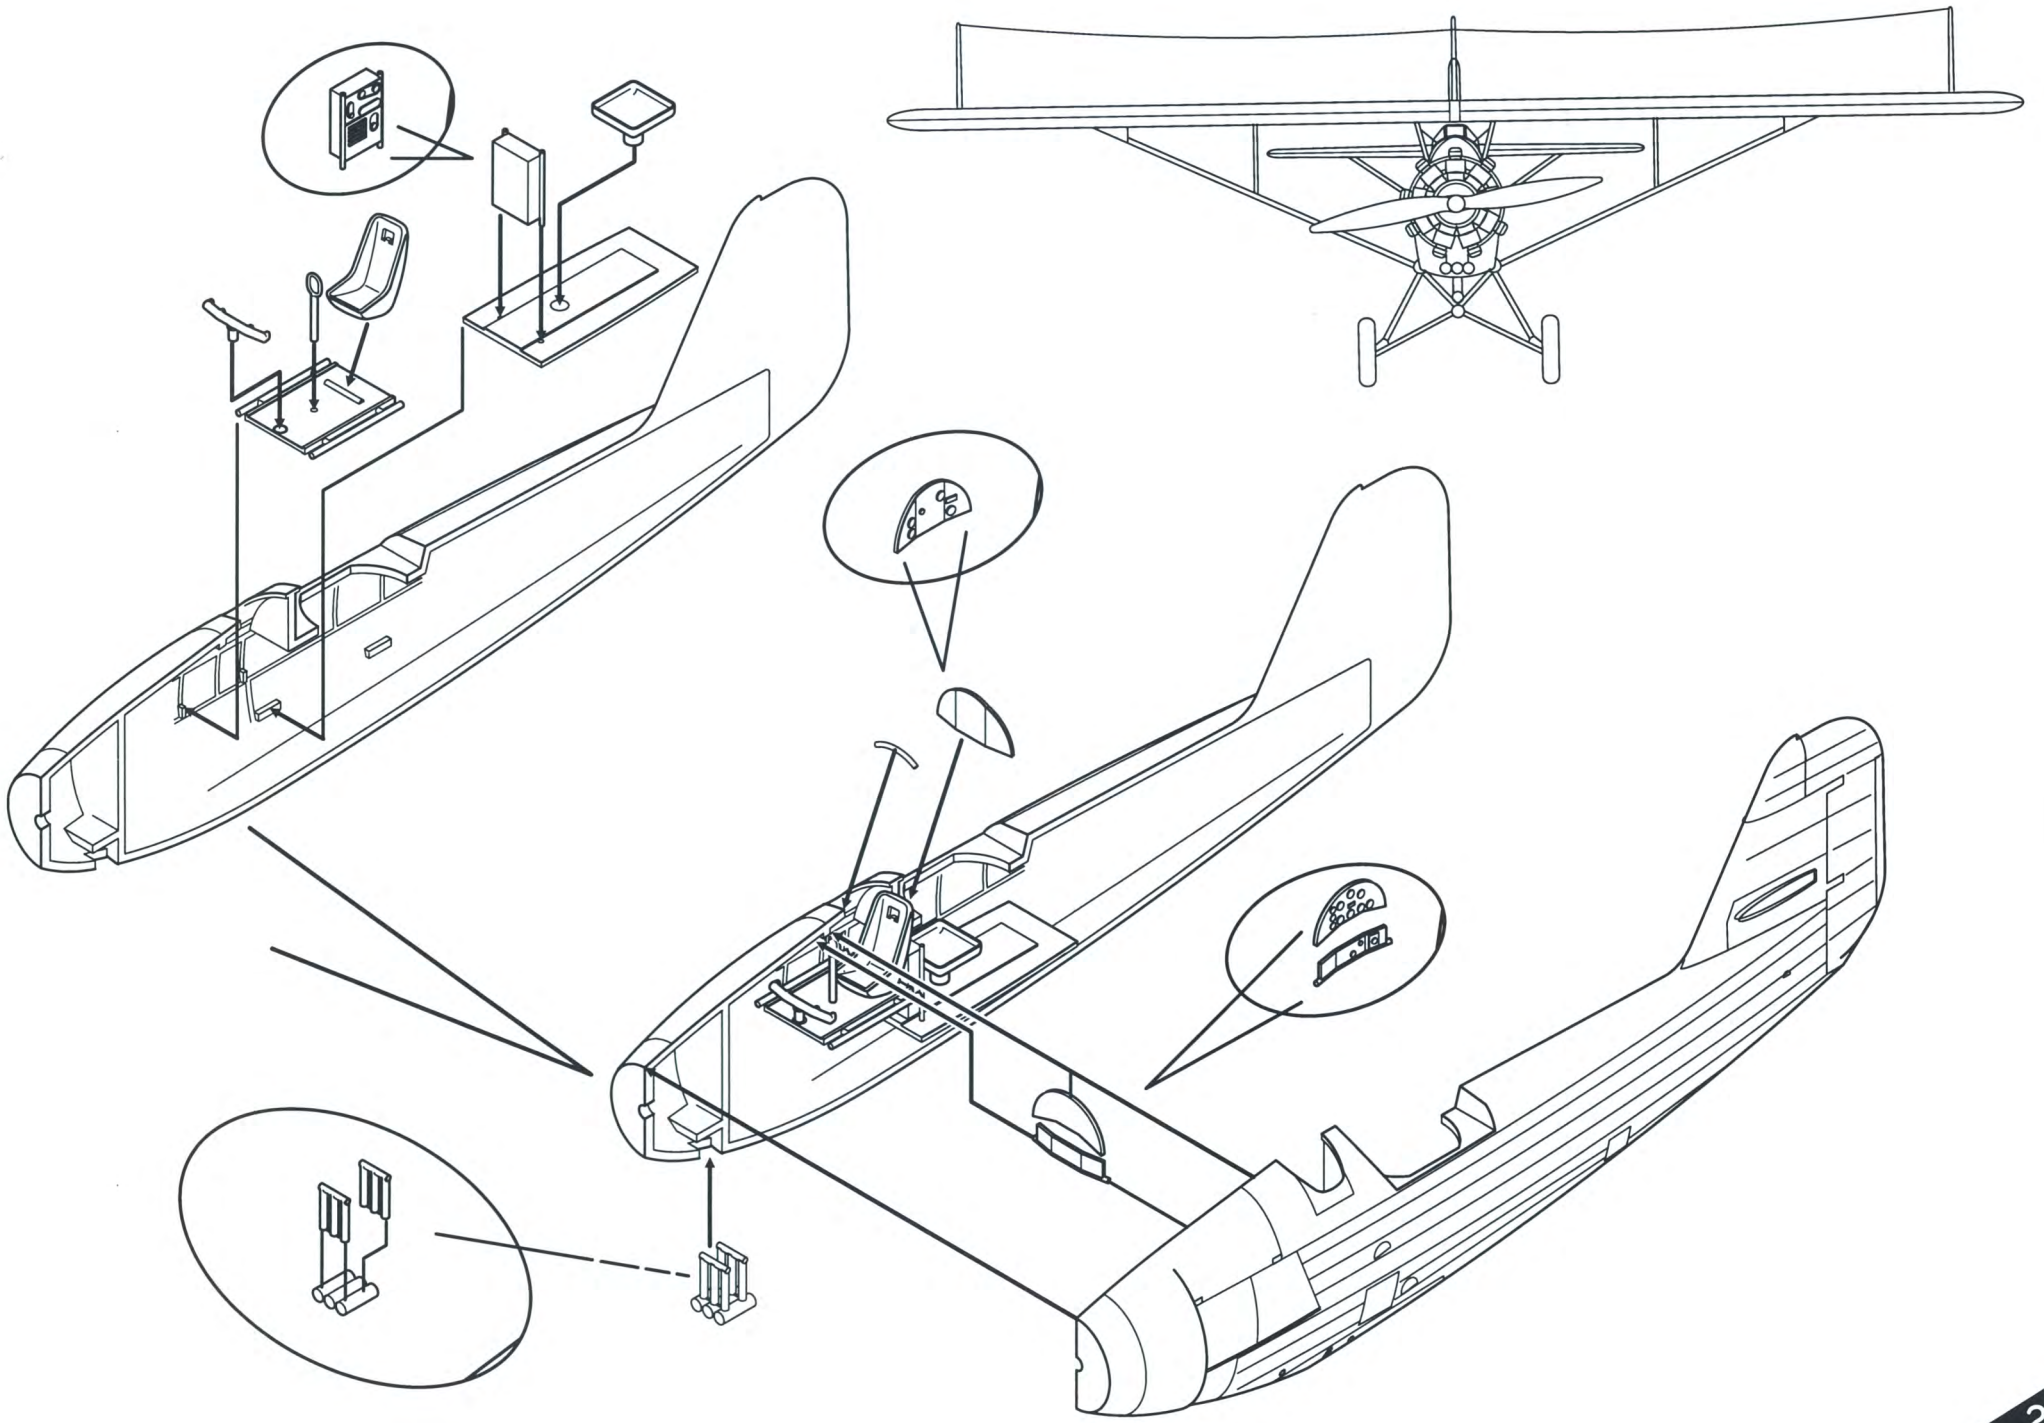

PLT070
1/48

Heinkel He 46C

V roce 1933 vznikl hornoplošník He 46C. Byla objednána sériová výroba, celkem byl vyroben 481 kus včetně prototypů. Byly dodány jednotkám Luftwaffe, sloužily jako pozorovací a cvičné stroje. Dvacet strojů He 46C zakoupili v roce 1936 povstalecké síly generála Franca ve Španělsku. V roce 1938 už byly He 46C jako zastaralé stahovány ze služby Luftwaffe v první linii, kde je nahrazoval typ Henschel 126, naposledy v ní působily při útoku na Polsko. Koncem války byly používány k nočním rušivým náletům na sovětská postavení.

In 1933 a high-winged aircraft He 46C arised. A series production was ordered and altogether 481 pieces including prototypes were manufactured. They were delivered to Luftwaffe units and they served as reconnaissance and training aeroplanes. Twenty He 46C machines were bought in 1936 by general Franco's insurgent forces in Spain. In 1938 the He 46C as by that time absolute machines were withdrawn from first line service in the Luftwaffe, where they were replaced by Henschel Hs 126. For the last time the He 46C were engaged at the attack on Poland. Toward the end of war they were used for night disturbing air raids on soviet positions.

Windscreen adjustment

Step 1

Step 2

Windscreen is prepared for assembly.

ATTRACTIVE 1/48 SCALE PLASTIC INJECTED KITS BY SPECIAL HOBBY

SH48110

Heinkel He 115 B

RESIN SETS & MASKS